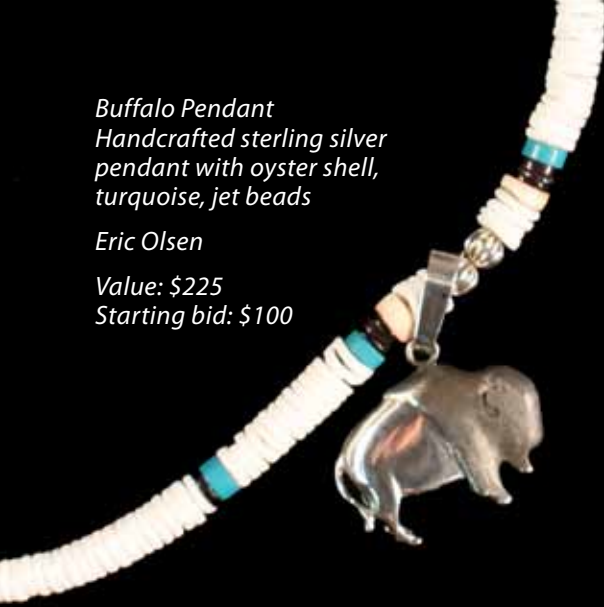

Buffalo Pendant
Handcrafted sterling silver
pendant with oyster shell,
turquoise, jet beads

Eric Olsen

Value: $225
Starting bid: $100

Notecard Subscription
4 handmade cards
created each month
for 1 year

Alison Jackson

Value: $120
Starting bid: $40